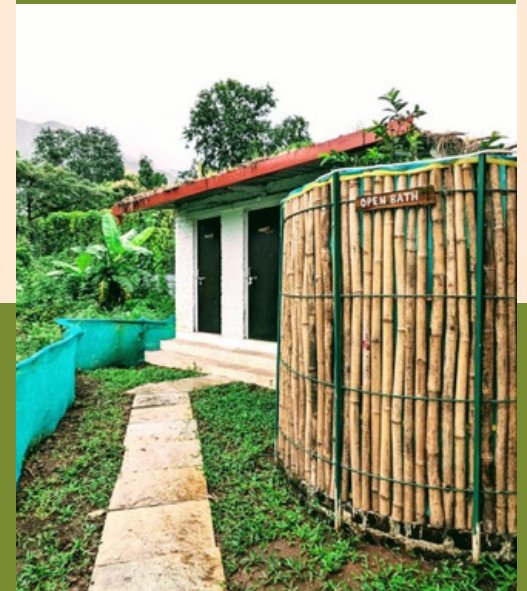

ECOLOGICAL VEDIC ROOMS

Open Bamboo Bath

Open Bamboo Bath

Adjoining Structures

Basil

Named after Holy Basil or Tulsi which signifies protection & love, this ecological room offers both comfort & a natural living experience with its beautiful green decor & upholstery & an outdoor sit-out facing a beautiful mountain & garden view!

- **Twin-sharing / Double Occupancy**
- **Queen Bed | Bath towels**
- **WIFI in common spaces**
- **Mountain & Garden View**
- **Organic Herbal Bathroom Toiletries**

Lotus

Inspired by the beautiful Lotus Flower that signifies connection & liberation, this room offers a beautiful connection with nature with its soothing pink decor & upholstery & a beautiful mountain & garden view with an outdoor sit-out!

- Twin-sharing / Double Occupancy
- Queen Bed | Bath towels
- WIFI in common spaces
- Mountain & Garden View
- Organic Herbal Bathroom Toiletries

Lily

Inspired by the beautiful Blue Lily flower signifying transformation, this room offers an insight into natural co-habitation, with its natural surroundings, serene blue decor & upholstery, two single beds & a beautiful mountain & garden views & an outdoor sit-out!

- Twin-sharing / Double Occupancy
- Queen Bed | Bath towels
- WIFI in common spaces
- Mountain & Garden View
- Organic Herbal Bathroom Toiletries